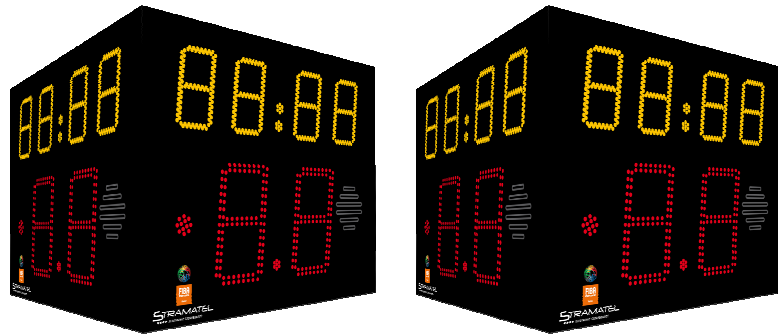

MULTISPORT SHOT-CLOCKS Readability 130 m
BASKET BALL

4-SIDED SC24 TIMER SUPER PRO

(non contractual pictures)

Composition

- 2x 4-sided display units
- 1 control console
- 1 carrying case for control console
- 2 mains cable
- 2x junction boxes and transmission cables
- Operating and installation instructions

Description (per display unit)

- Use:** Indoor
- Transmission:** Cable. Works only with STRAMATEL Multisport scoreboard
- Readability:** 130m, angle >160°
- Dimensions:** 600 x 770 x 770mm
- Weight:** 25 kg
- Power supply:** 230V / 50-60Hz
- Power consumed:** 143 VA
- Protection:** Unbreakable matt polycarbonate front face (DIN 18032-3)
- Integrated Horns:** 2 horns, 116dB at 1m
- Mains cable (supplied):** 1x25 m – Type: 230V, 3G, 0.75 mm²
- Cable controlled:** Junction Box + 25 m transmission cable (scoreboard/junction box) – Type: DIN/DIN + 25 m transmission cable (junction box/main junction box) – Type: phone cable 2 pairs 6/10th

Display functions (1 side of 1 display unit)

- Shot-clock:** 2 red LED digits (25 cm) + 1 point for display of seconds and tenths of second
- Game clock repeater:** 4 yellow LED digits (16 cm) + blinking points
- 24/14s violation:** 1 red LED point

Control consoles

- 1 console: (145 x 150 x 40 mm) with LCD screen with 1 lane of 20 characters (9mm high)
 - Shot-clock controller
- Works only with STRAMATEL Multisport scoreboard

Options

- Led Strips:** Electric light to be installed behind the backboard (FIBA or Euro league rules)
- Support frame:** Support frames for basketball backstops